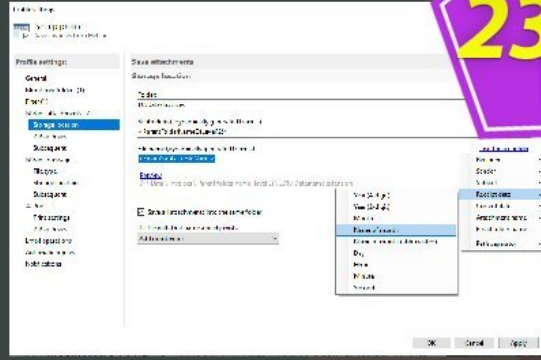

Automatic Email Processor 2 (Standard Edition) - Enterprise License

SALE
— Dec 2023 —

23% OFF

Claim discount at <https://www.trackedcoupon.com/c200120848-300973974-dec>

To claim this Automatic Email Processor 2 (Standard Edition) - Enterprise License discount now