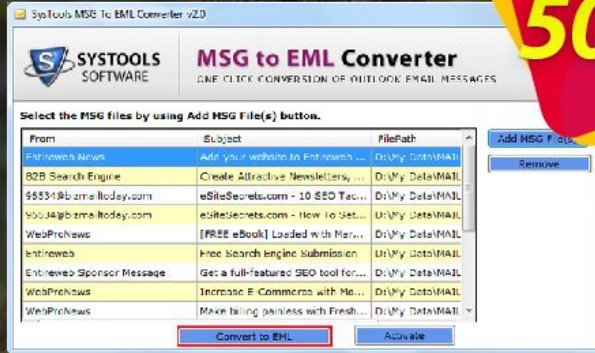

SysTools MSG to EML Converter (Enterprise License)

SALE
— Oct 2024 —

Claim discount at <https://www.trackedcoupon.com/c36906-388-oct>

To claim this SysTools MSG to EML Converter (Enterprise License) discount now